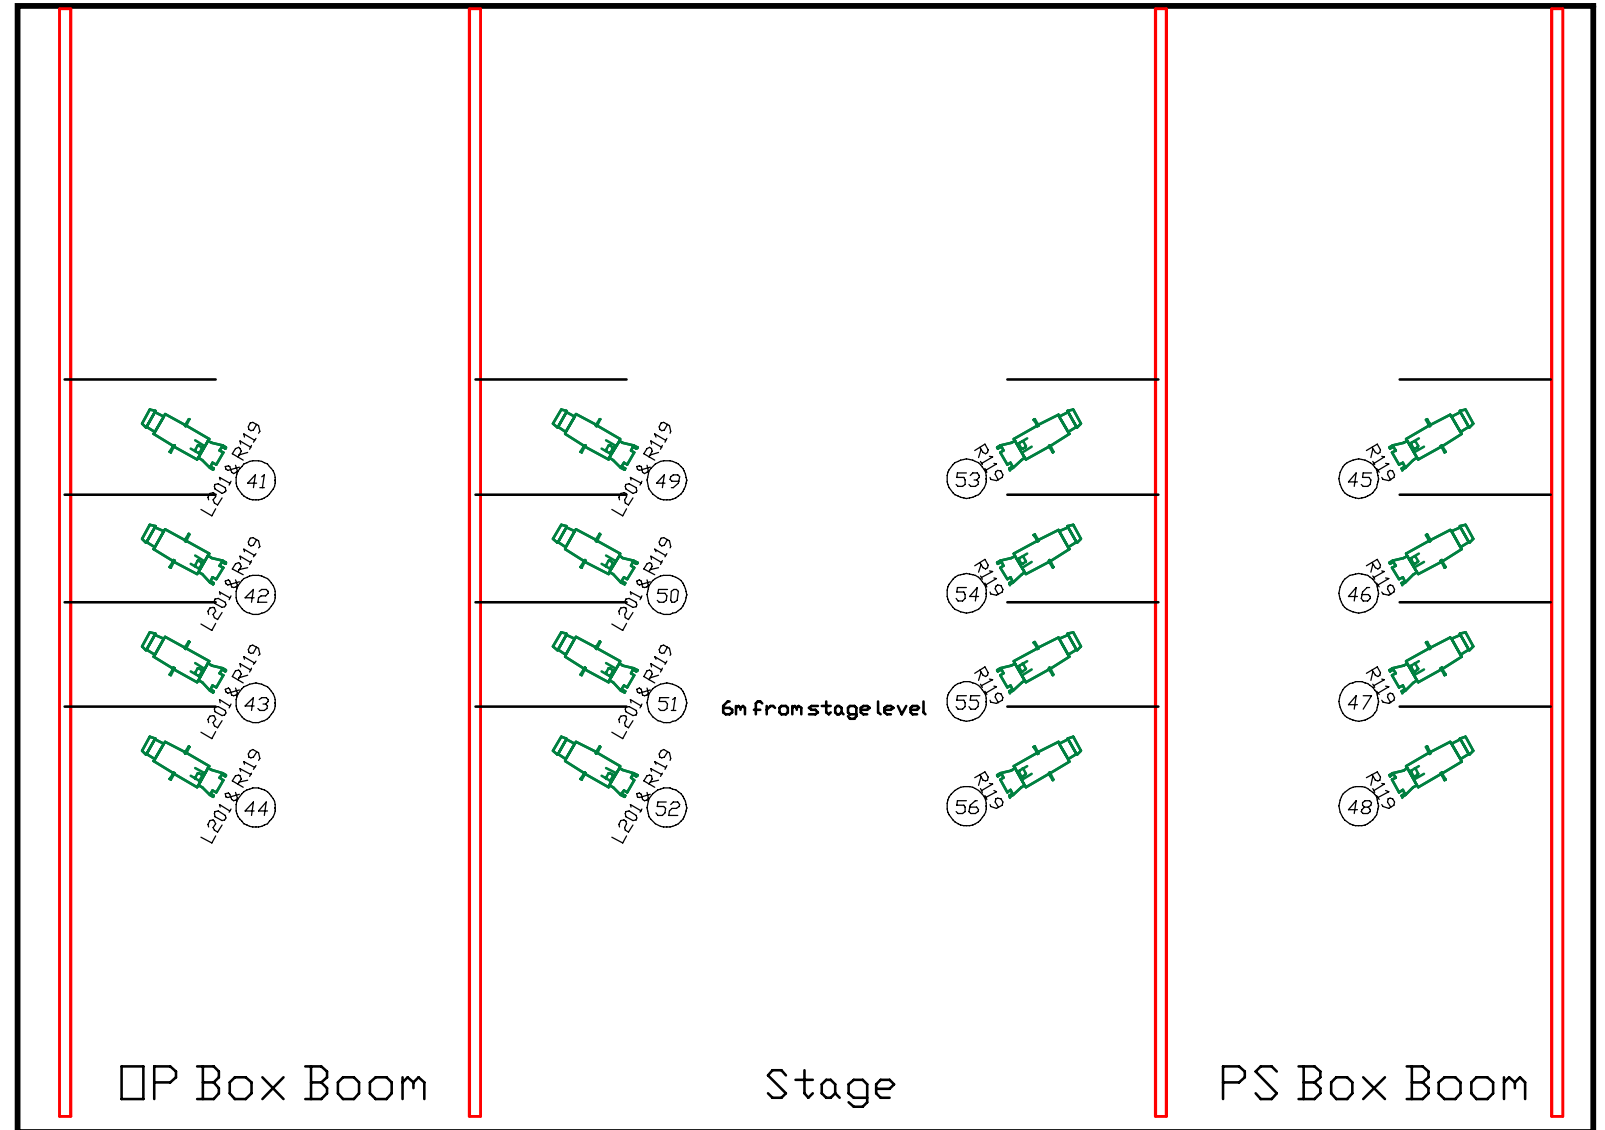

The Arrival

Scale 1:50 @ A3

+64 21 650 649

Jeremy Fern

Box Booms

Red Leap

Key

-  5k Fres
-  Studio Command
-  Selecon Cyc
-  23/50 Pac
-  19deg Source 4
-  26deg Source 4
-  36deg Source 4
-  50deg Source 4
-  Birdie
-  2K Fres
-  Practical
-  Fixture #
-  Dimmer Chan
-  Power Circ

Lamp Count

Venue: Civic Theatre

Designer: Jeremy Fern

Count Type

12	10 Inch Fresnel
6	ARRI 5000W Studio Theatre Fresnel
8	Aurora Cyc 4 Way Linear
32	Birdie
8	CE Source 4
25	CE Source 4
21	CE Source 4
8	CE Source 4
18	CE Source 4
22	Pacific 23<->50° Zoom
11	Practical
8	Studio Command H
179	

Circle Rail