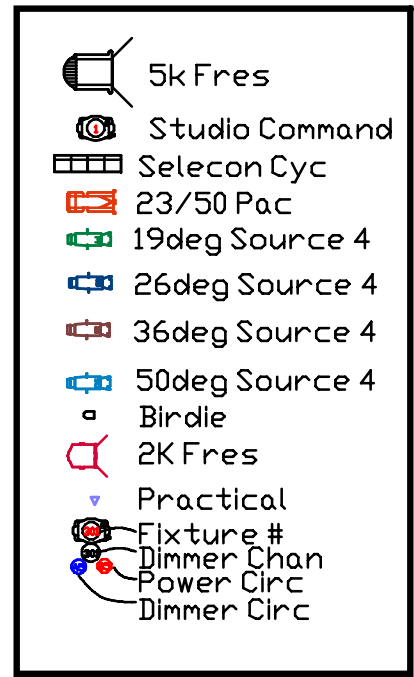

Scale 1:50 @ A3

+64 21 650 649

Jeremy Fern

The Arrival  
Red Leap

Key

NB All booms must be fed from above due to heavy scenic truck movement in wings