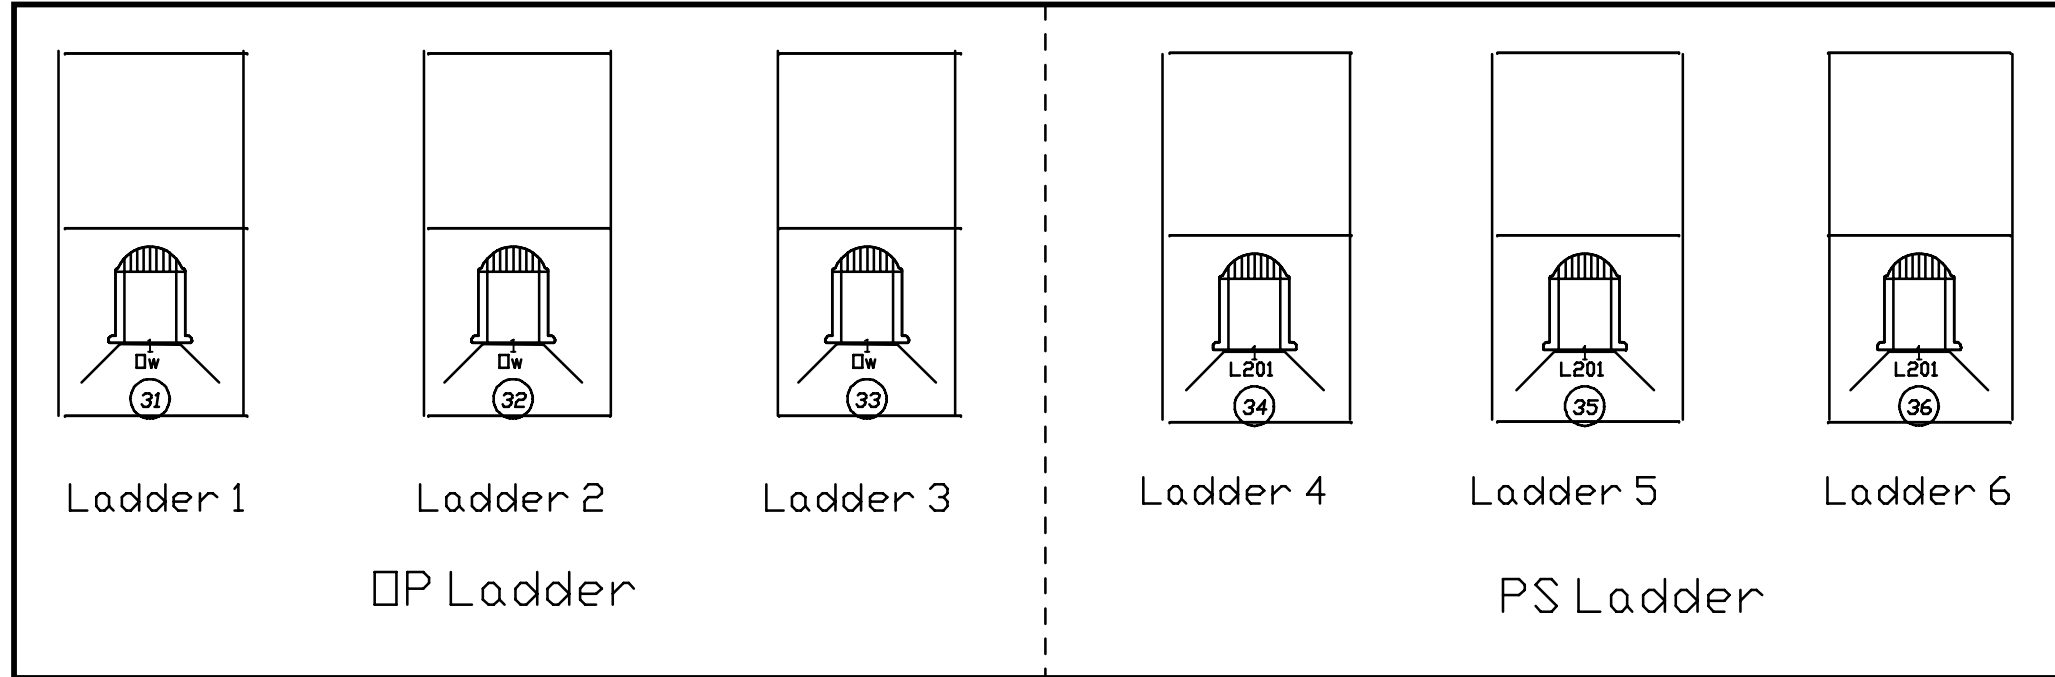

Scale 1:50 @ A3

+64 21 650 649

Jeremy Fern

The Arrival  
Red Leap

Key

NB All booms must be fed from above due to heavy scenic truck movement in wings